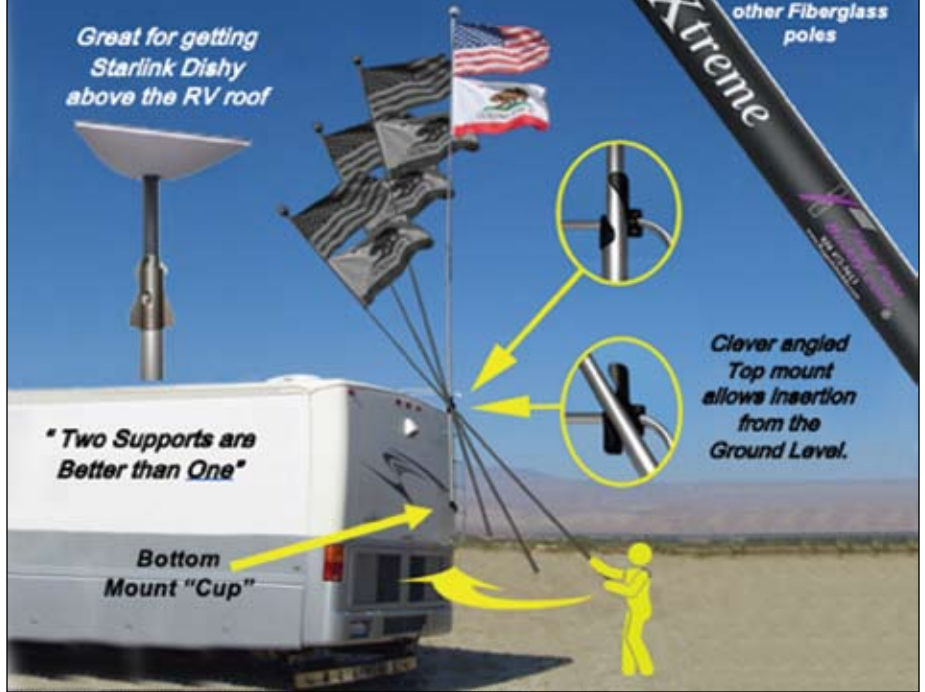

*"Don't Climb the
Ladder Again"*

New!

*Great for getting
Starlink Dishy
above the RV roof*

*Xtreme
Flagpoles:
2x the Strength of
other Fiberglass
poles*

*"Two Supports are
Better than One"*

*Clever angled
Top mount
allows insertion
from the
Ground Level.*